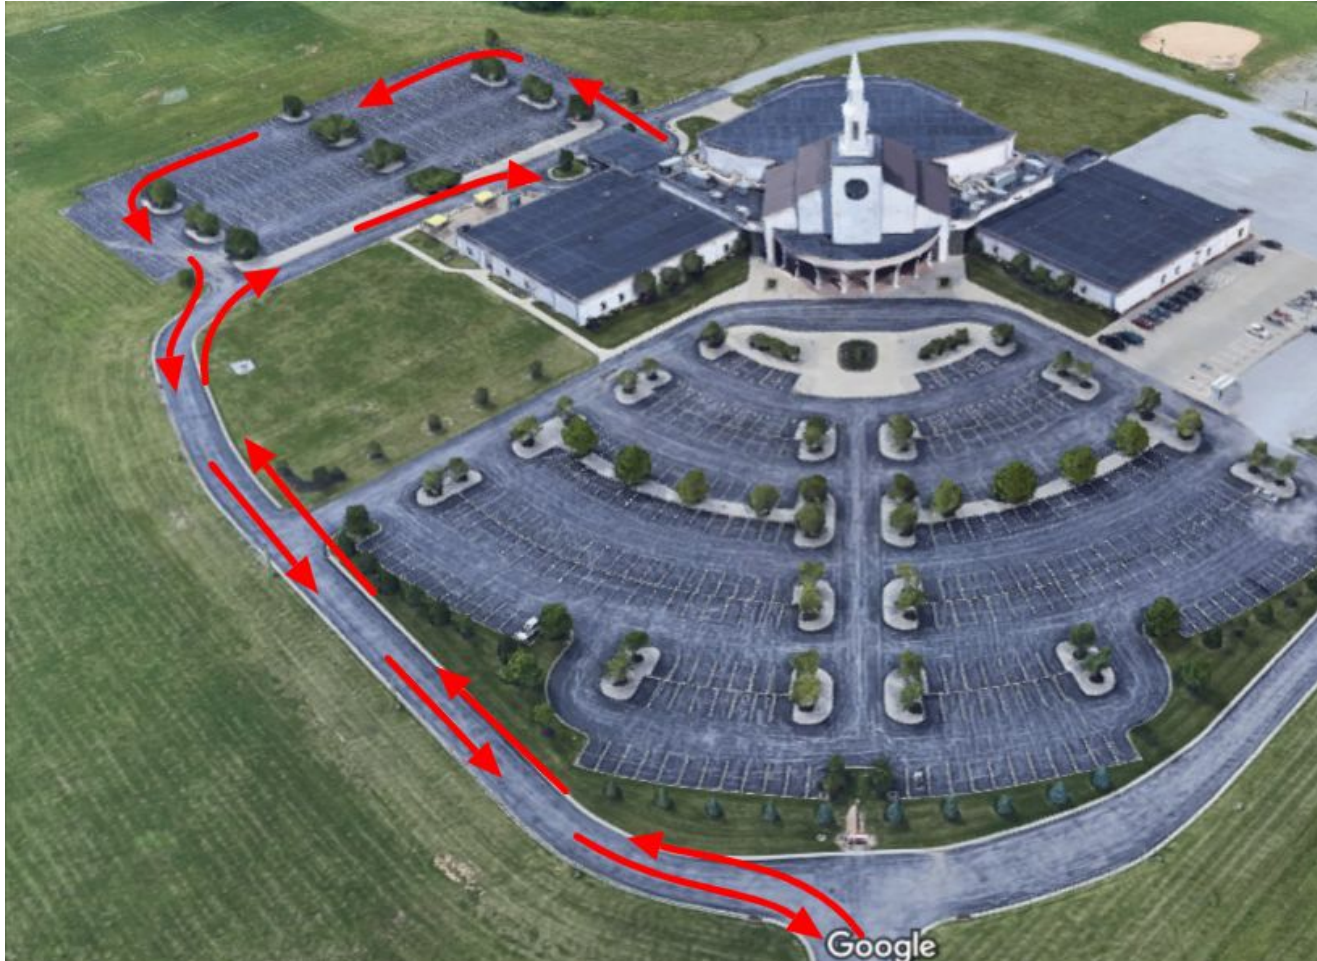

## Morning Drop Off For Everyone

- Begins at 7:30am
- Ends at 8:00am
- Drivers should follow road to UPA entrance and exit door, under the awning.
- Students will be greeted by Miss Stephanie and Miss Tracy
- Drivers will continue straight after exiting the awning and use the lane closest to soccer field to exit.

## End of Day Pick Up K-4th Grade

- Begins at 2:35
- Drivers should follow road to UPA entrance and exit door, under the awning.
- Students will be dismissed in the order drivers are in line.
- Drivers will continue straight after exiting the awning and use the lane closest to the soccer field to exit.
- Please be **VERY CAREFUL** and look for children walking.

## End of Day Pick Up 5th-12th Grade

- Begins at 2:35
- Drivers should park in the side lot, closest to the UPA entrance and exit door.
- Students will be dismissed by grade level and go immediately to their car.
- Choose a designated area where to park everyday, so your child knows where to go ahead of time.
- Exit the same way you came in, but please be **VERY CAREFUL** and look for children walking in the lot.
- Please do not stay in the parking lot to socialize in order to alleviate congestion.